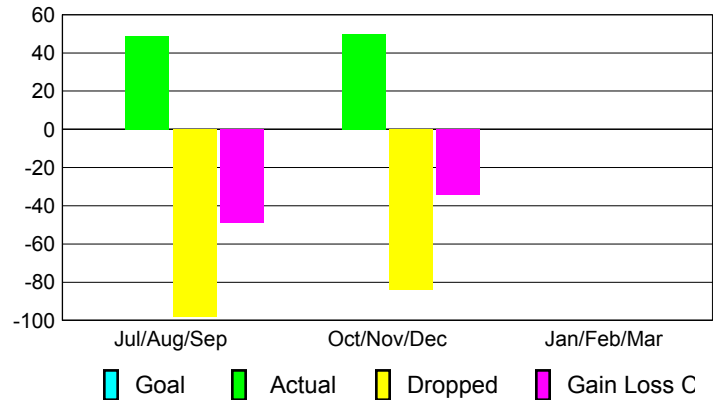

Membership Results 2012-2013

Goal, New, Dropped, Gain/Loss

Comparison of Membership Gain/Loss

Current Year Compared to the Previous Year